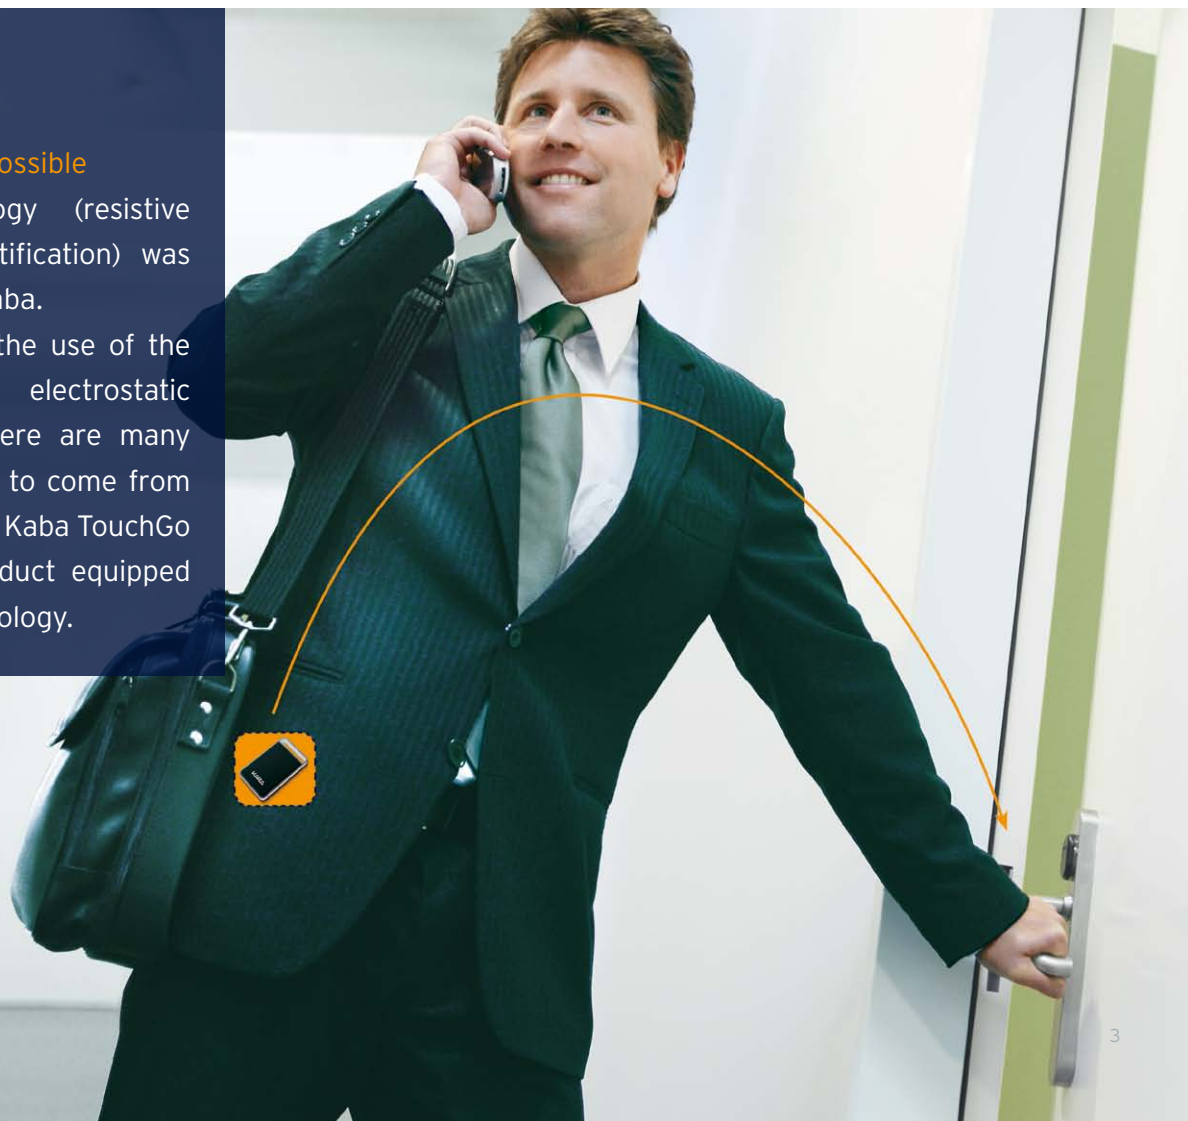

We have solved that for you: Kaba TouchGo opens doors with just a touch.

What was once just part of science fiction movies is now a reality: doors unlock without having to look for a key.

The new Kaba TouchGo products are based on RCID technology developed by Kaba. All you need to do is touch the metal receiver electrode – for example a door handle – to activate verification of your access right. It doesn't matter where the TouchGo transponder is – in your pocket, jacket or on your belt.

Your advantages: you no longer have to search for your key or badge, your hands are free and you still have the proven high security standard of a Kaba master key system.

Our business clients have even another reason to be happy: Kaba TouchGo can be seamlessly integrated into the Kaba world of digital RFID products and thus, also into a CardLink environment.

TouchGo™

RCID makes it possible

RCID technology (resistive capacitive identification) was developed by Kaba.

It is based on the use of the body's natural electrostatic charge, and there are many more amenities to come from this technology. Kaba TouchGo is the first product equipped with RCID technology.

As secure as it is convenient: Kaba TouchGo for your home.

Kaba TouchGo is the perfect solution for anyone who expects highest security as well as greatest convenience from their master key system. Doors can be opened comfortably by simply touching the door handle. You enjoy the flexibility of an electronic lock and keep the useful aspects of a mechanical master key system. Lost access media can be simply revoked and new ones easily programmed.